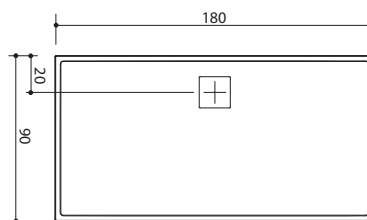

XONYX™

Concept serie
XONYX STONE
MAKRO SHOWER BASES

MAKRO 120x90 cm

MAKRO 140x90 cm

MAKRO 160x90 cm

MAKRO 180x90 cm

Xonyx stone is a unique composite formula blending the strength of natural minerals with the physical properties of special resins and acrylic compounds. This unique monolithic stone material is both structurally durable and scratch resistant, yet warm and silky smooth to the touch.

Shower tray height options:

- Low base mounting (edge height from floor 4,5 cm)
- High base mounting (edge height from floor 13 cm)