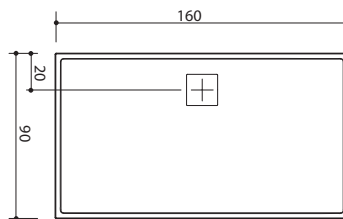

XONYX™

Concept serie
XONYX STONE
MAKRO SHOWER BASES

MAKRO 120x90 cm

MAKRO 140x90 cm

MAKRO 160x90 cm

MAKRO 180x90 cm

Xonyx stone is a unique composite formula blending the strength of natural minerals with the physical properties of special resins and acrylic compounds. This unique monolithic stone material is both structurally durable and scratch resistant, yet warm and silky smooth to the touch.

Shower tray height options:

- Low base mounting (edge height from floor 4,5 cm)
- High base mounting (edge height from floor 13 cm)