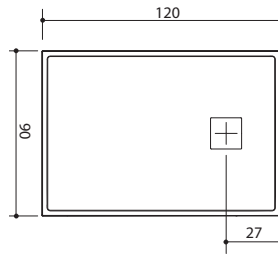

XONYX™

Concept serie
XONYX STONE
MAKRO SHOWER BASES

MAKRO 120x90 cm

MAKRO 140x90 cm

MAKRO 160x90 cm

MAKRO 180x90 cm

Xonyx stone is a unique composite formula blending the strength of natural minerals with the physical properties of special resins and acrylic compounds. This unique monolithic stone material is both structurally durable and scratch resistant, yet warm and silky smooth to the touch.

Shower tray height options:

- Low base mounting (edge height from floor 4,5 cm)
- High base mounting (edge height from floor 13 cm)