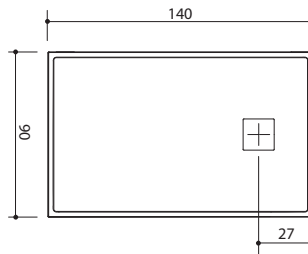

XONYX™

Concept serie
XONYX STONE
MAKRO SHOWER BASES

MAKRO 120x90 cm

MAKRO 140x90 cm

MAKRO 160x90 cm

MAKRO 180x90 cm

Xonyx stone is a unique composite formula blending the strength of natural minerals with the physical properties of special resins and acrylic compounds. This unique monolithic stone material is both structurally durable and scratch resistant, yet warm and silky smooth to the touch.

Shower tray height options:

- Low base mounting (edge height from floor 4,5 cm)
- High base mounting (edge height from floor 13 cm)