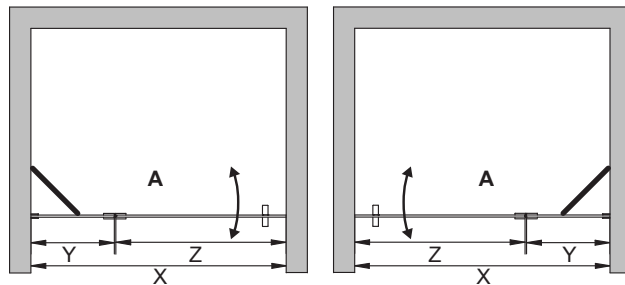

CONCEPT 9

Description	Order code	Dimensions
A	PSV8/PT/KT/90/FT1/H1KL	90cm
A	PSV8/PT/KT/x/FT1/H1KL	25<Y<50 55<Z<90
Standard height: 200cm		*X=Y+Z

CONCEPT 10

Description	Order code	Dimensions
A	PSV8/MT/KT/90/FT1/H1KL	90cm
A	PSV8/MT/KT/x/FT1/H1KL	25<Y<50 55<Z<90
Standard height: 200cm		*X=Y+Z