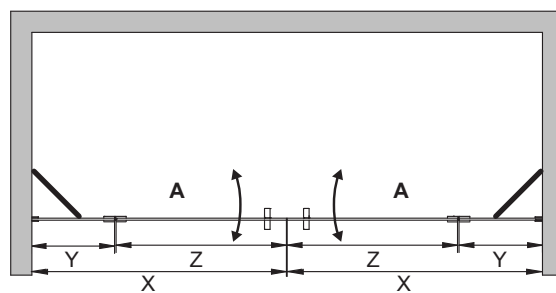

CONCEPT 9

Description	Order code	Dimensions
A	PSV8/PT/KT/90/FT1/H1KL	90cm
A	PSV8/PT/KT/x/FT1/H1KL	25<Y<50 55<Z<90
Standard height: 200cm		*X=Y+Z

CONCEPT 10

Description	Order code	Dimensions
A	PSV8/MT/KT/90/FT1/H1KL	90cm
A	PSV8/MT/KT/x/FT1/H1KL	25<Y<50 55<Z<90
Standard height: 200cm		*X=Y+Z