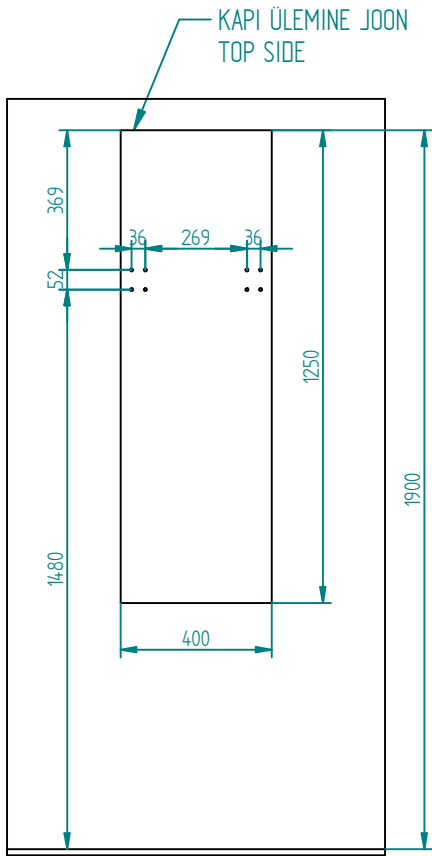

VT910/2132 CUPBOARD INSTALL

VT910/2332 CUPBOARD INSTALL